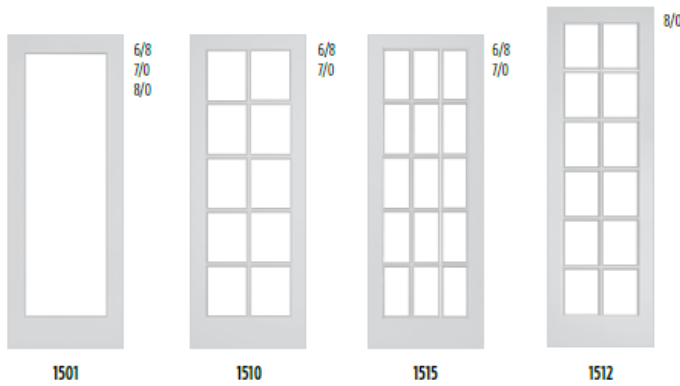

Primed Wood/MDF - 1-3/4" French - MASONITE/FRAMEPORT

Stock Sizes - 6/8, 7/0 & 8/0

Come in 2/0, 2/4, 2/6, 2/8 & 3/0 (Widths)

2/0 - 2/4 Doors Come with 4-1/2" Stiles

2/6 - 3/0 Doors Come with 5-1/2" Stiles