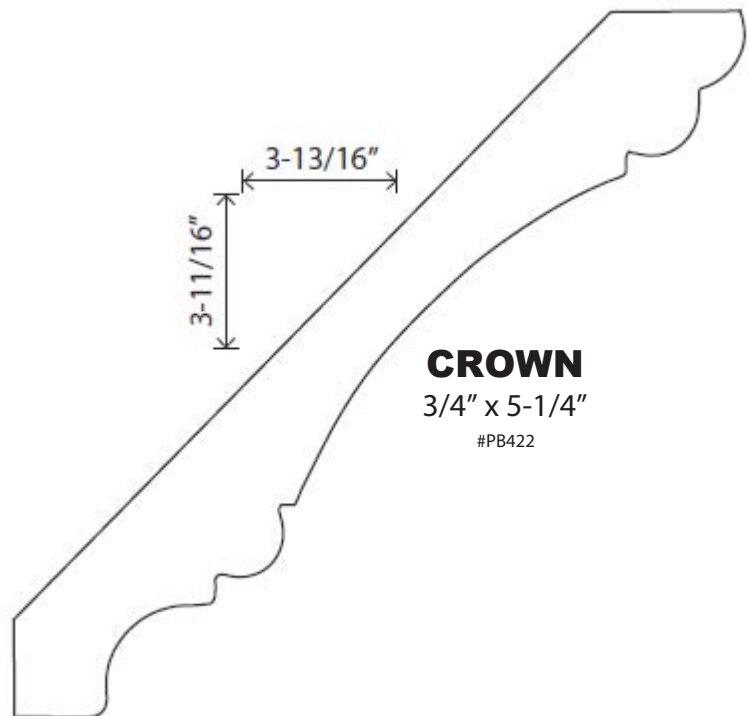

CROWN
1" x 5-1/4"
#PB443A

CROWN
3/4" x 5-1/4"
#PB422

Stock Poplar

Mouldings

PANEL

15/16" x 1-1/2"
#PB555

PANEL

11/16" x 1-1/4"
#PB1039A