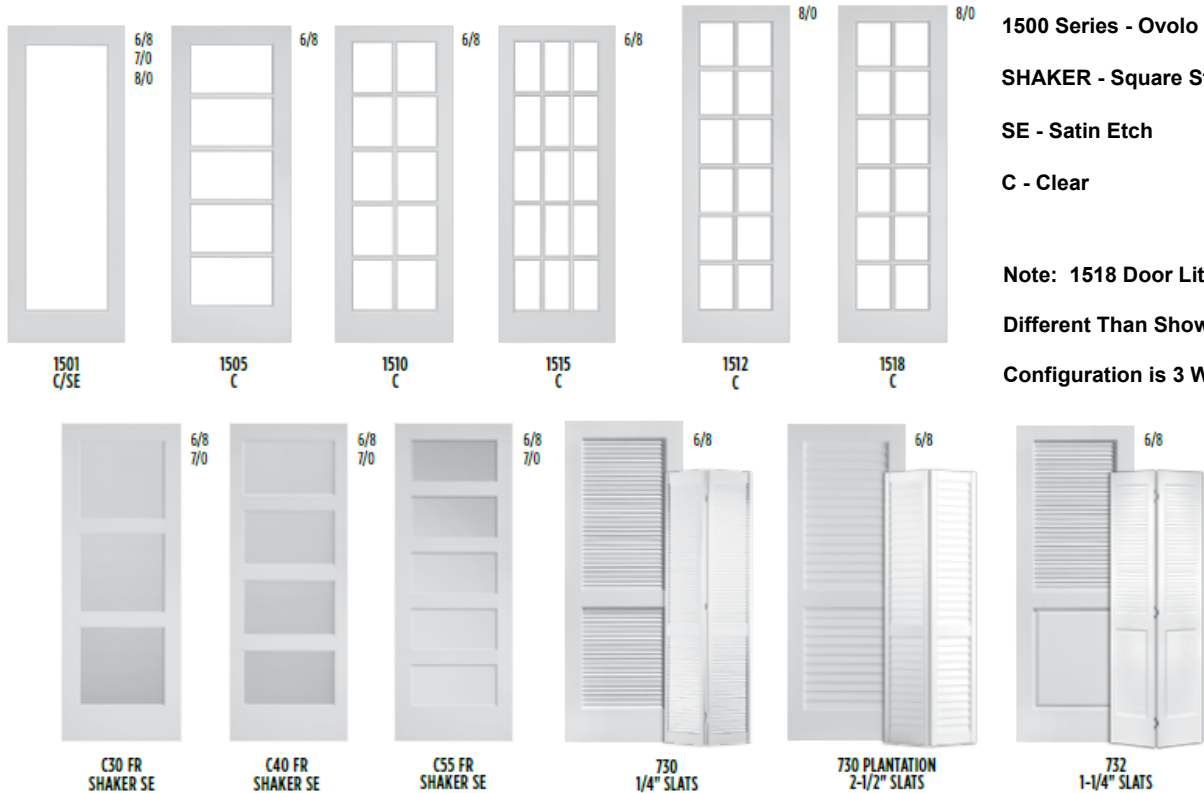

Primed Wood/MDF - 1-3/8" French & Louvered - MASONITE/FRAMEPORT

1500 Series - Ovolo Sticking
SHAKER - Square Sticking
SE - Satin Etch
C - Clear

Note: 1518 Door Lite Configuration
Different Than Shown
Configuration is 3 Wide x 6 High