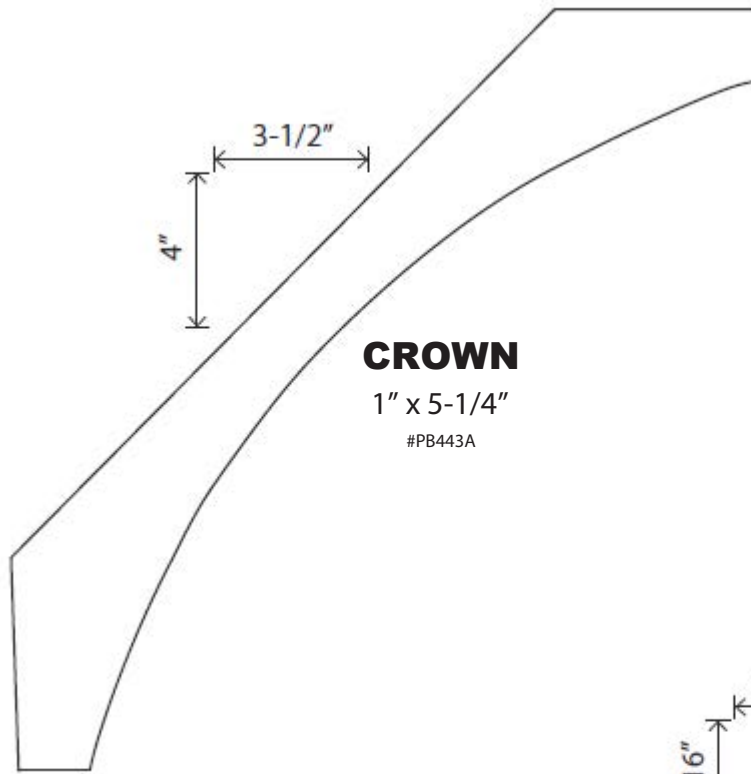

CROWN
1" x 5-1/4"
#PB443A

CROWN
3/4" x 5-1/4"
#PB422

Stock Poplar

Mouldings

PANEL

15/16" x 1-1/2"
#PB555

PANEL

11/16" x 1-1/4"
#PB1039A