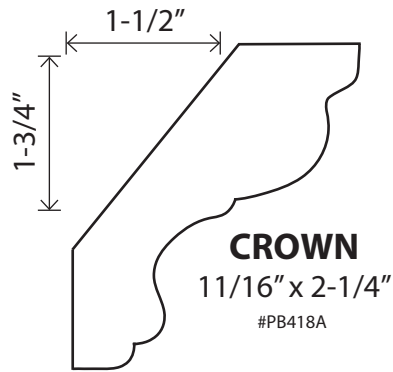

Stock Poplar

Mouldings

CROWN