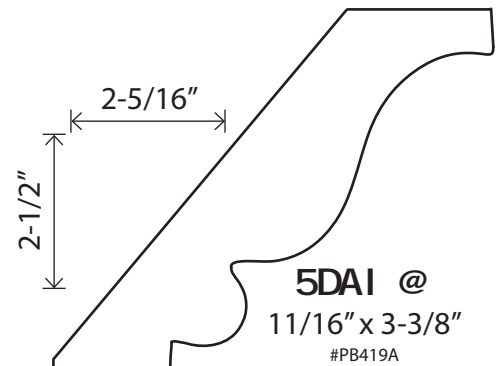

Stock Poplar

Mouldings

CROWN