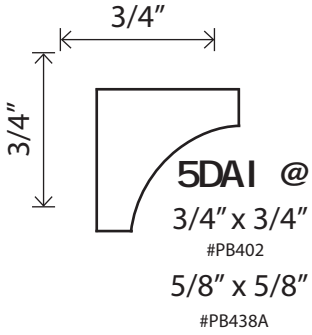

Stock Poplar

Mouldings

CROWN