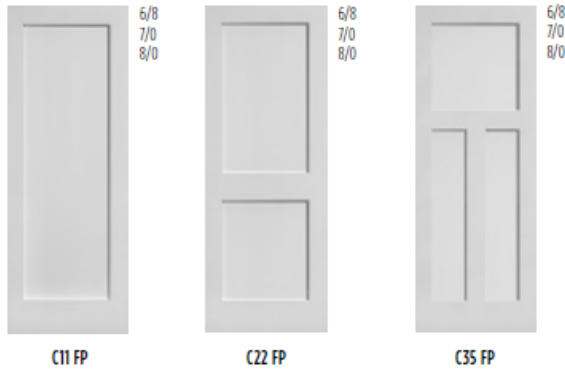

Primed Wood/MDF - 1-3/4" Flat Panel - MASONITE/FRAMEPORT

Stock Sizes - 6/8 & 7/0 - 1/6, 2/0, 2/4, 2/6, 2/8 & 3/0 (Widths)

Stock Sizes - 8/0 - 2/0, 2/4, 2/6, 2/8 & 3/0

1/6 - 2/4 Doors Come with 4-1/2" Stiles

2/6 - 3/0 Doors Come with 5-1/2" Stiles