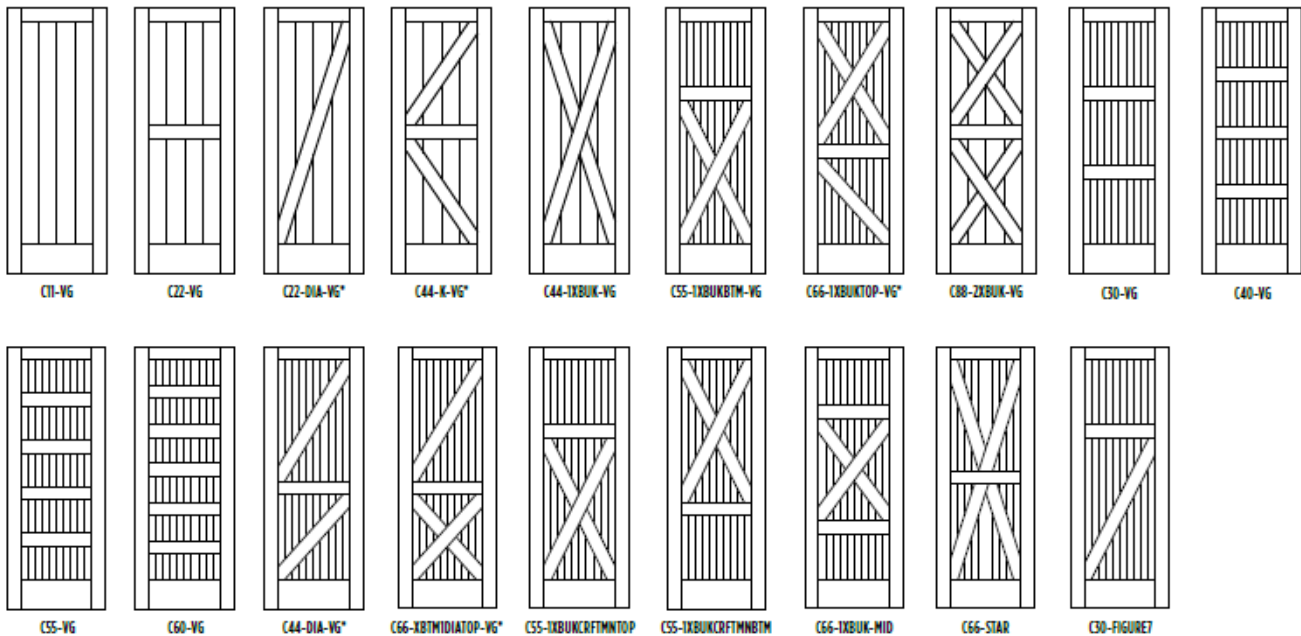

2/6 - 3/0 Doors Come with 5-1/2" Stiles

Primed Wood/MDF - 1-3/4" French - MASONITE/FRAMEPORT

Stock Sizes - 6/8, 7/0 & 8/0

Come in 2/0, 2/4, 2/6, 2/8 & 3/0 (Widths)

2/0 - 2/4 Doors Come with 4-1/2" Stiles

2/6 - 3/0 Doors Come with 5-1/2" Stiles

Primed Wood & Knotty Alder - Barn Doors

Stock Sizes - 6/8 & 7/0 - 2/0, 2/4, 2/6, 2,8, 3/0, 3/6 (Widths) ~ 8/0 & 8/4 - 3/0 & 3/6 (Widths)

*Unbalanced designs - if prehung specify knob placement

THE MARVIN DIFFERENCE IS OUR