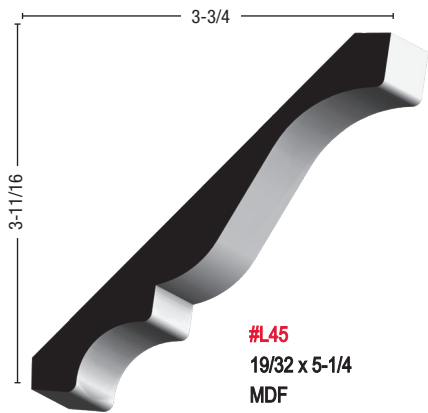

Stock MDF & P.F.J. Mouldings

CROWN